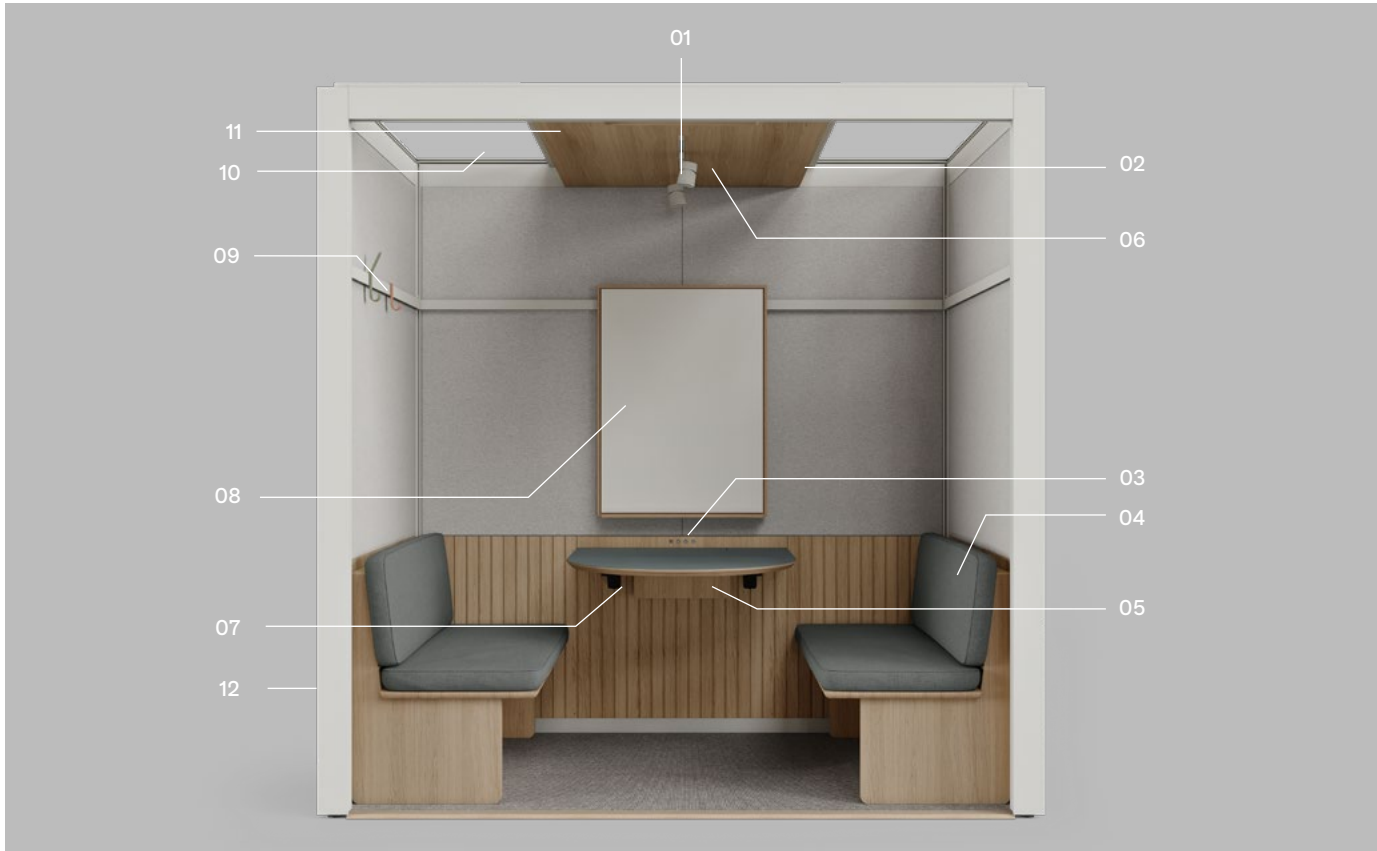

With the added option of a built-in monitor and 180-degree camera for seamless video-conferencing, step into the social space that opens up a world of possibilities.

Standard

Features

- | | | |
|---|--|--|
| <p>01 Spotlights
Overhead spotlights help your brightest ideas come to light.</p> | <p>02 Ambient Lighting
Built-in lighting creates the perfect atmosphere for focus, collaboration, and more.</p> | <p>03 User Control Panel
Control panel features lighting presets for relaxation, presentation, or meeting.</p> |
| <p>04 Two Seater Sofa
A set of two benches provide comfortable seating for everyone.</p> | <p>05 Power Box
Built-in power box holds cables in place and ensures your devices stay charged.</p> | <p>06 Sensor
Occupancy sensor helps you stay energy efficient all day long.</p> |
| <p>07 Desk
A workstation large enough to fit four laptops means plenty of room to be creative.</p> | <p>08 Whiteboard
A fully equipped whiteboard moves over the rail for easy access. Available as an add-on.</p> | <p>09 Accessory Rail
Custom rail makes room for accessories like hooks and shelves, for a clutter-free work session.</p> |
| <p>10 Skylights
More natural light means more room to free your mind and think big.</p> | <p>11 Central Roof Panel
An electrified wooden panel houses the lighting.</p> | <p>12 Plug
Located in the back, a standard 120-240V plug with a 3m long power cord gives you freedom to make room where you need it most, no hardwiring required.</p> |