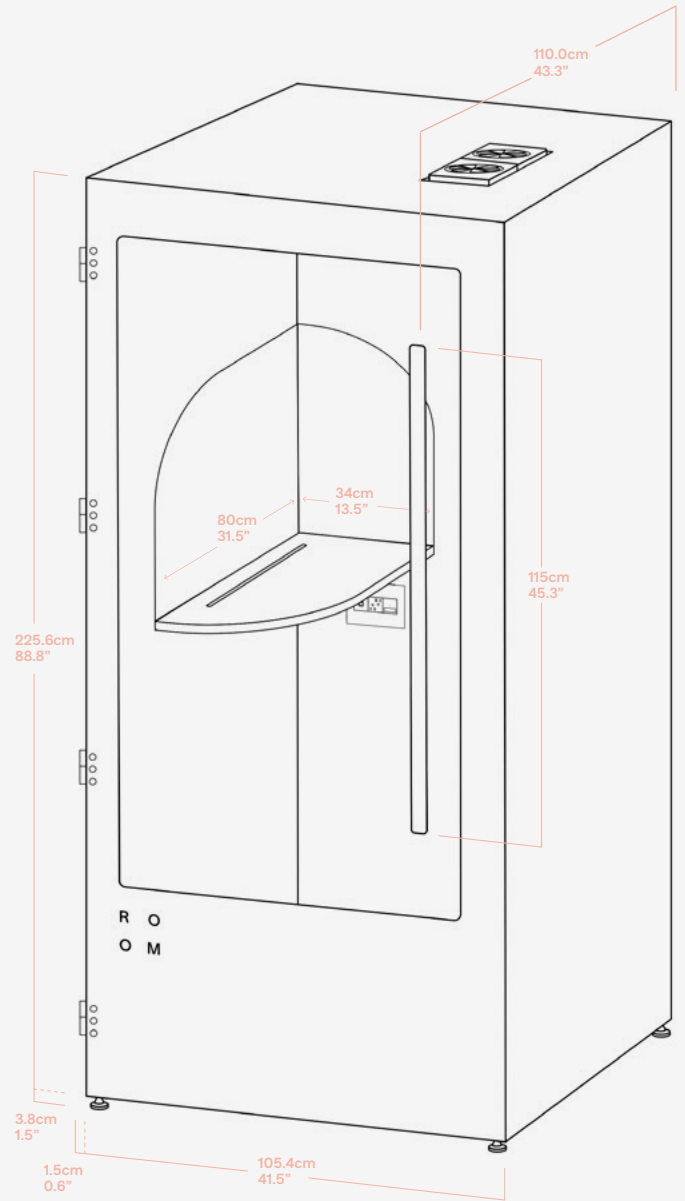

Product Dimensions

Exterior
H 225.6cm x W 105.4cm x D 110.0cm
H 88.8" x W 41.5" x D 43.3"

Interior
H 203.2cm x W 92.7cm x D 97.3cm
H 80" x W 36.5" x D 38.3"

Desk height
109.2cm / 43"

Power cord
304.8cm / 10 ft

Packaging Dimensions

Box 1 - floor, handle and hardware kit
H 110cm x L 111.3cm x W 20.1cm
H 43.3" x L 43.8" x W 7.9"

Box 2 - left wall
H 226.1cm x L 109.2cm x W 10.7cm
H 89" x L 43" x W 4.2"

Box 3 - right wall and door
H 226.1cm x L 109.2cm x W 11.2cm
H 89" x L 43" x W 4.4"

Box 4 - back wall
H 226.1cm x L 109.2cm x W 10.7cm
H 89" x L 43" x W 4.2"

Box 5 - roof
H 110cm x L 108.7cm x W 14.2cm
H 43.3" x L 42.8" x W 5.6"

Color Palettes

	White		Black	
Door	White	○	Black	●
Interior	Light Gray	●	Dark Gray	●
Exterior	Oak	●	Black Oak	●
Accents	Oak	●	Oak	●

Specifications

Capacity
1 person

Weight
207.6 kg / 457.5 lb

Power requirements
120-240V, 8 A (MAX), 50-60 Hz
Grounded Outlet
LED light draws 12W at 12V
Each fan draws 1.2W at 12V

NIC rating
28dB

Airflow
1.7 m3/min

Ethernet
CAT6 RJ45

Warranty

We offer a 2-year limited warranty on every booth you purchase. We cover the full cost of repairs or replacements needed due to manufacturing defects. View warranty details and restrictions here: room.com/pages/warranty