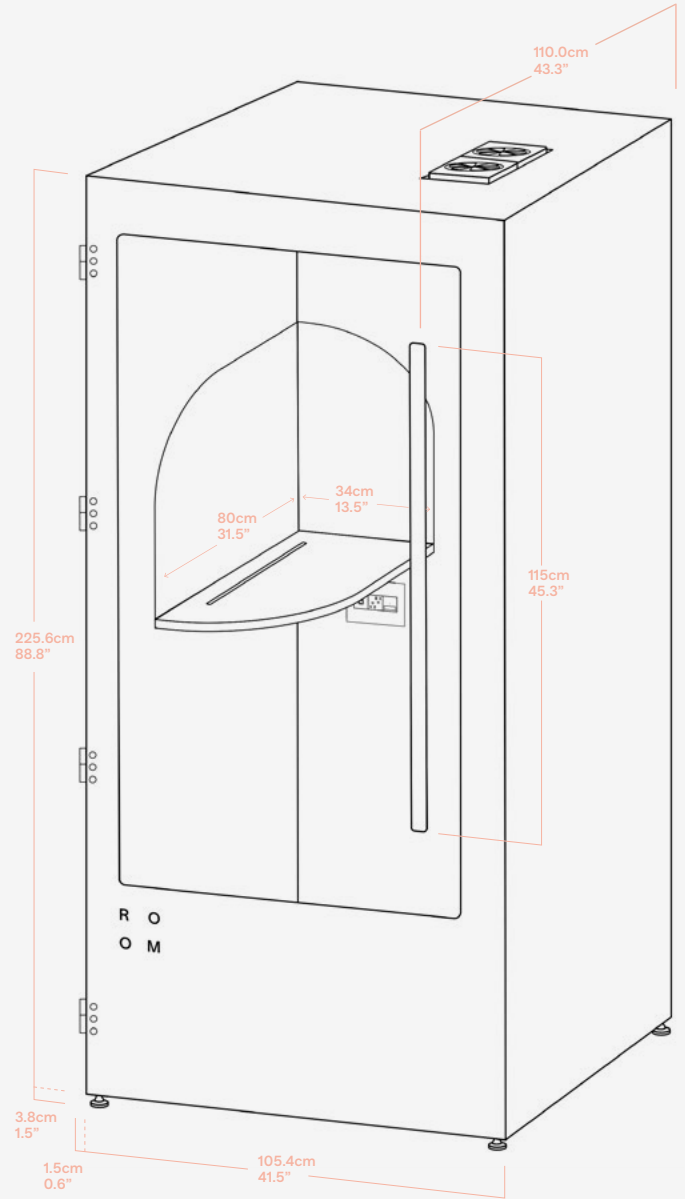

Product Dimensions

Exterior
H 7' 5" x W 3' 6" x D 3' 7"
H 225.6cm x W 105.4cm x D 110.0cm

Interior
H 6' 8" x W 3' 1" x D 3' 2"
H 203.2cm x W 92.7cm x D 97.3cm

Desk height
3' 7" / 109.2cm

Power cord
10' / 304.8cm

Packaging Dimensions

Box 1 - floor, handle and hardware kit
H 3' 7.3" x L 3' 7.8" x W 7.9"
H 110cm x L 111.3cm x W 20.1cm

Box 2 - left wall
H 7' 5" x L 3' 7" x W 4.2"
H 226.1cm x L 109.2cm x W 10.7cm

Box 3 - right wall and door
H 7' 5" x L 3' 7" x W 4.4"
H 226.1cm x L 109.2cm x W 11.2cm

Box 4 - back wall
H 7' 5" x L 3' 7" x W 4.2"
H 226.1cm x L 109.2cm x W 10.7cm

Box 5 - roof
H 3' 7.3" x L 3' 6.8" x W 5.6"
H 110cm x L 108.7cm x W 14.2cm

Color Palettes

	White		Black	
Door	White	○	Black	●
Interior	Light Gray	●	Dark Gray	●
Exterior	Oak	●	Black Oak	●
Accents	Oak	●	Oak	●

Specifications

Capacity
1 person

Weight
457.5 lb / 207.6 kg

Power requirements
120-240V, 8 A (MAX), 50-60 Hz
Grounded Outlet
LED light draws 12W at 12V
Each fan draws 1.2W at 12V

NIC rating
29dB

Airflow
1.7 m3/min

Ethernet
CAT6 RJ45

Warranty

We offer a 2-year limited warranty on every booth you purchase. We cover the full cost of repairs or replacements needed due to manufacturing defects. View warranty details and restrictions here:

room.com/pages/warranty